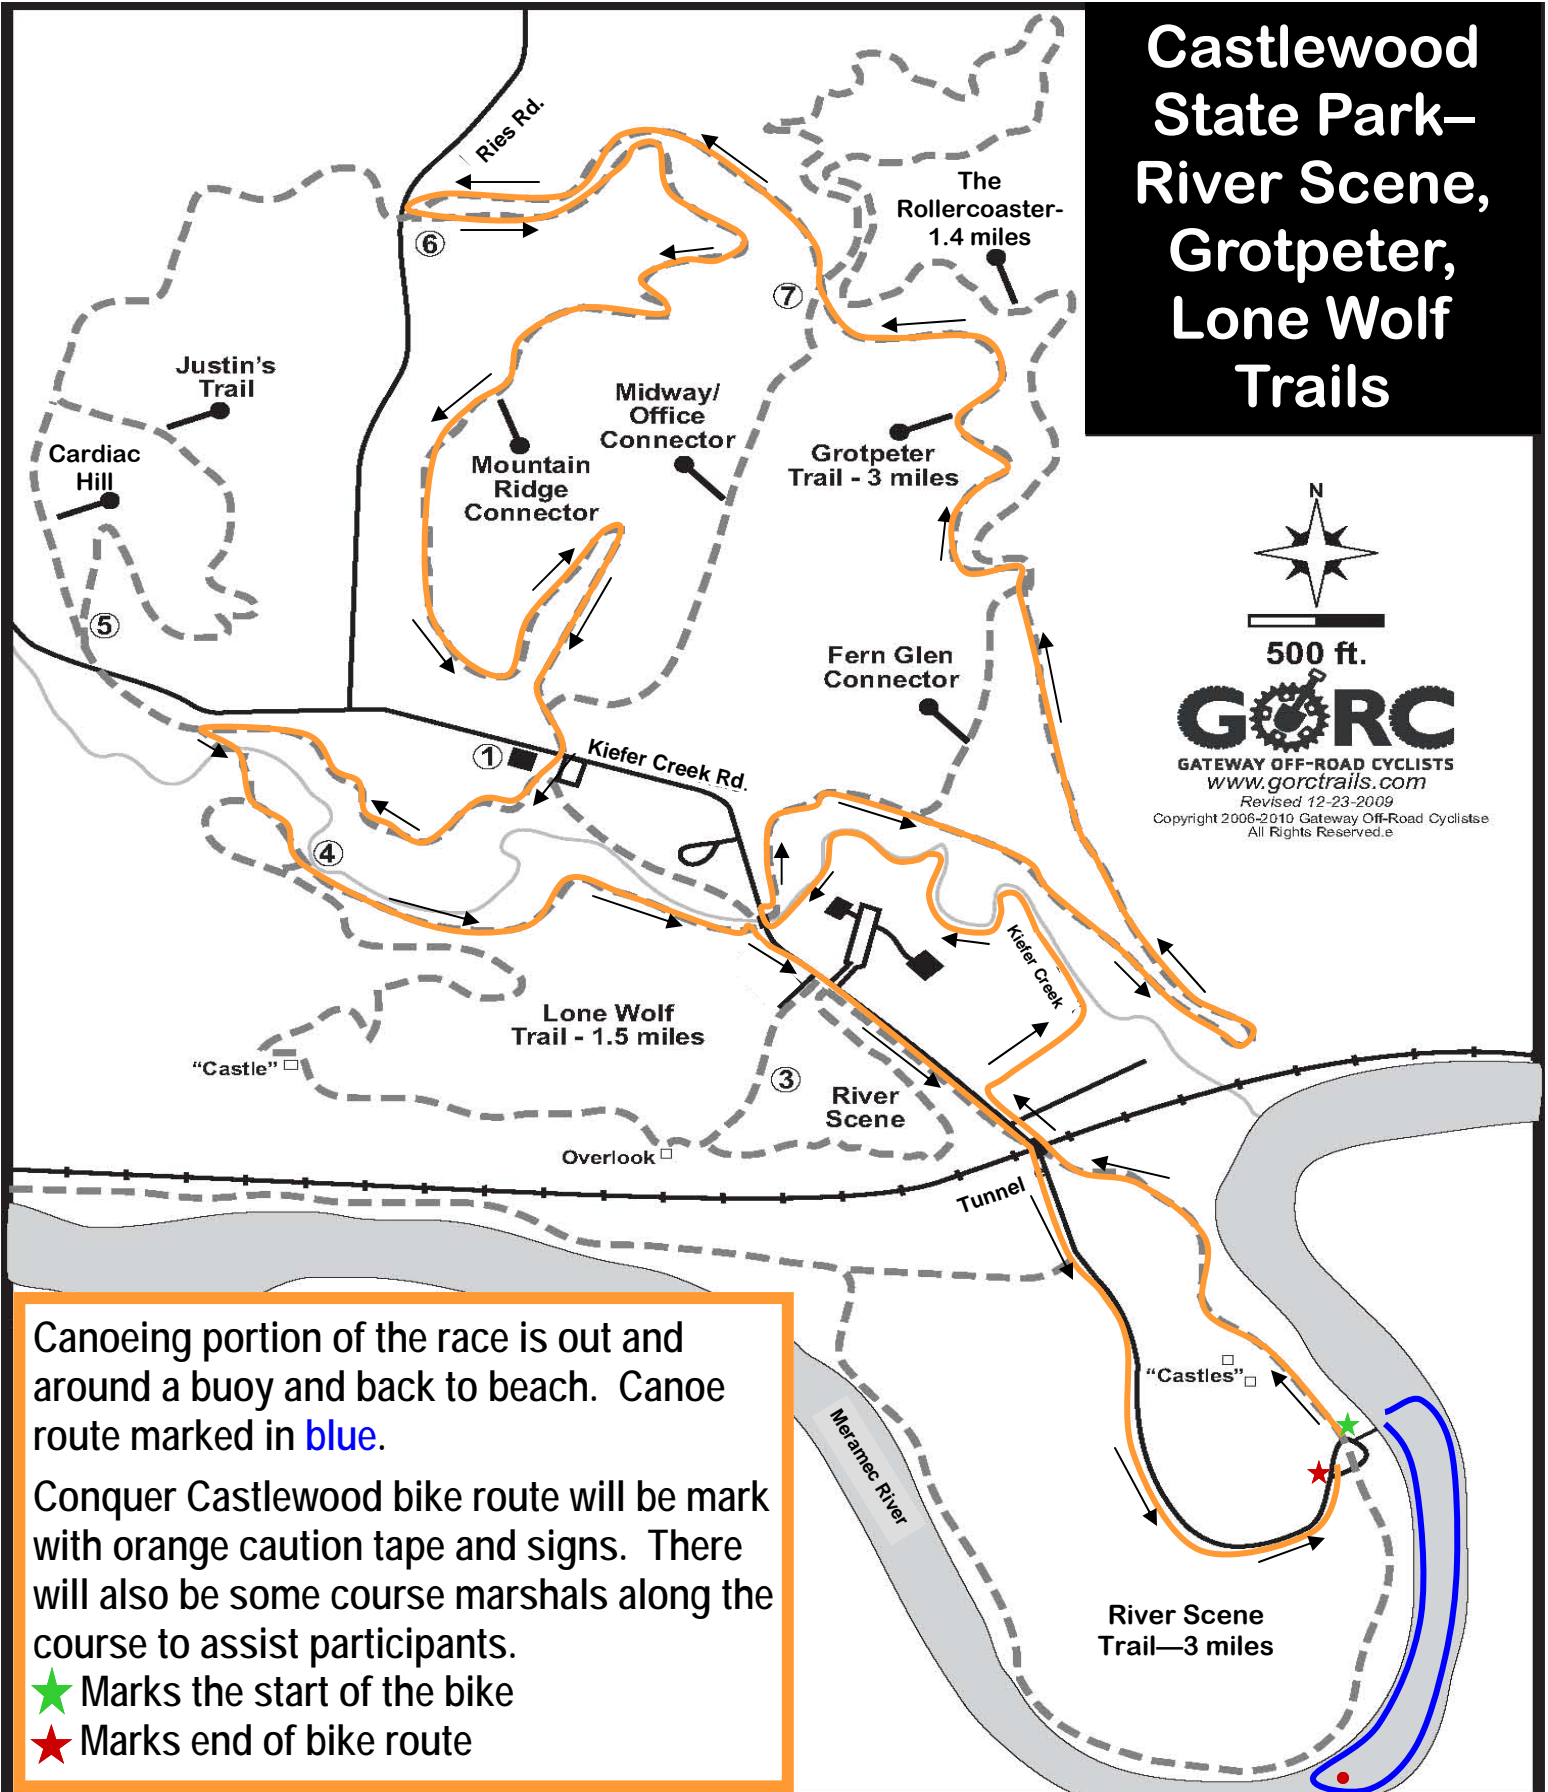

CONQUER CASTLEWOOD

Canoe & Bike Route

2010

Castlewood State Park—
River Scene,
Grotpetter,
Lone Wolf
Trails

Canoeing portion of the race is out and around a buoy and back to beach. Canoe route marked in blue.

Conquer Castlewood bike route will be mark with orange caution tape and signs. There will also be some course marshals along the course to assist participants.

★ Marks the start of the bike

★ Marks end of bike route