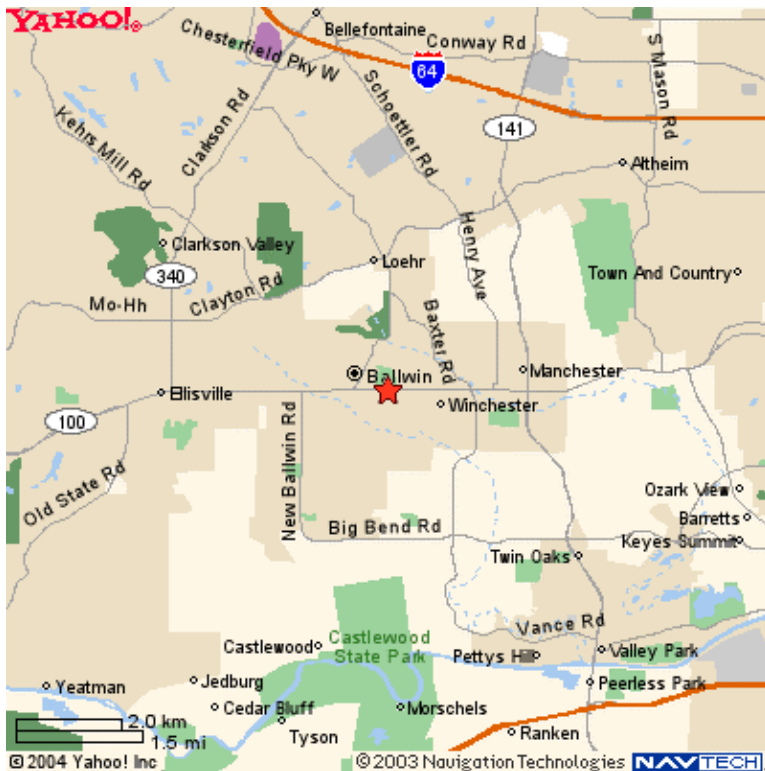

CITY OF BALLWIN - GOVERNMENT CENTER

14811 Manchester Rd

Driving directions:

From Hwy 44:

- Woods Mill Rd/Hwy 141 north to Manchester Rd
- Manchester Rd west (left) to Seven Trails Dr
- Seven Trails Dr north (right) to Kerhs Mill Rd
- Kerhs Mill Rd west (left) to Paulding Place
- Left on Paulding Place

From Hwy 40/64:

- 141 south to Manchester Rd
- Manchester Rd west (right) to Seven Trails Dr
- Seven Trails Dr north (right) to Kerhs Mill Rd
- Kerhs Mill Rd west (left) to Paulding Place
- Left on Paulding Place