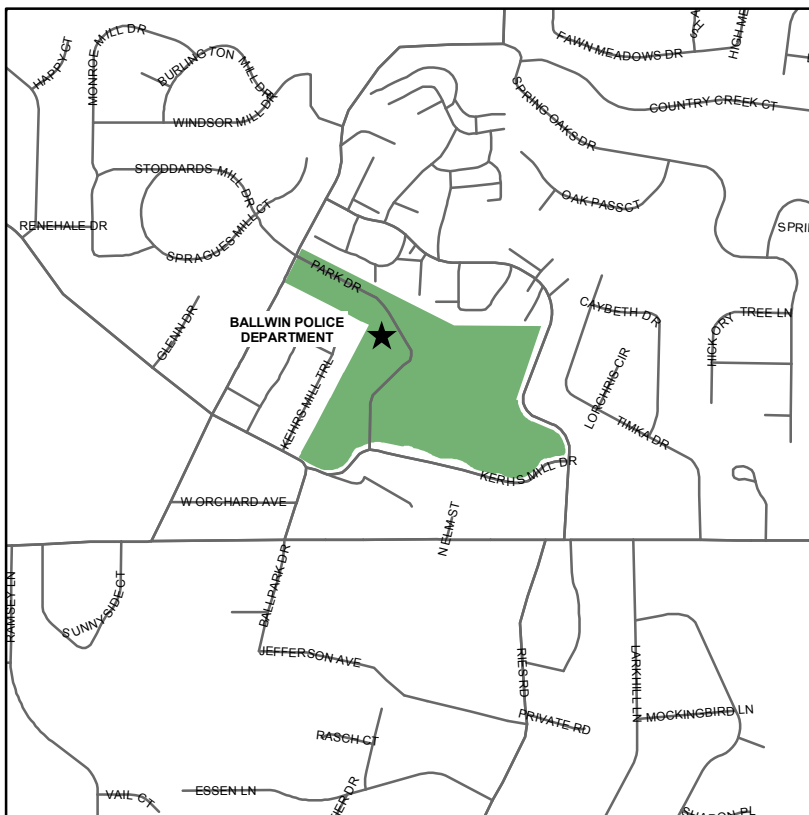

BALLWIN POLICE DEPARTMENT

300 PARK DRIVE

Driving directions:

From Hwy 44:

- Woods Mill Rd/Hwy 141 north to Manchester Rd
- Manchester Rd west (left) to Ballpark Dr
- Ballpark Dr north (right) to Kehrs Mill Rd
- Kehrs Mill Rd west (right) to Park Dr
- Park Dr north (left) to Ballwin Police Department

From Hwy 40/64:

- 141 south to Clayton Rd
- Clayton Rd west (right) to Baxter Rd
- Baxter Rd south (left)
- Continue south on Holloway Rd to Park Dr
- Park Dr east (left) to Ballwin Police Dept