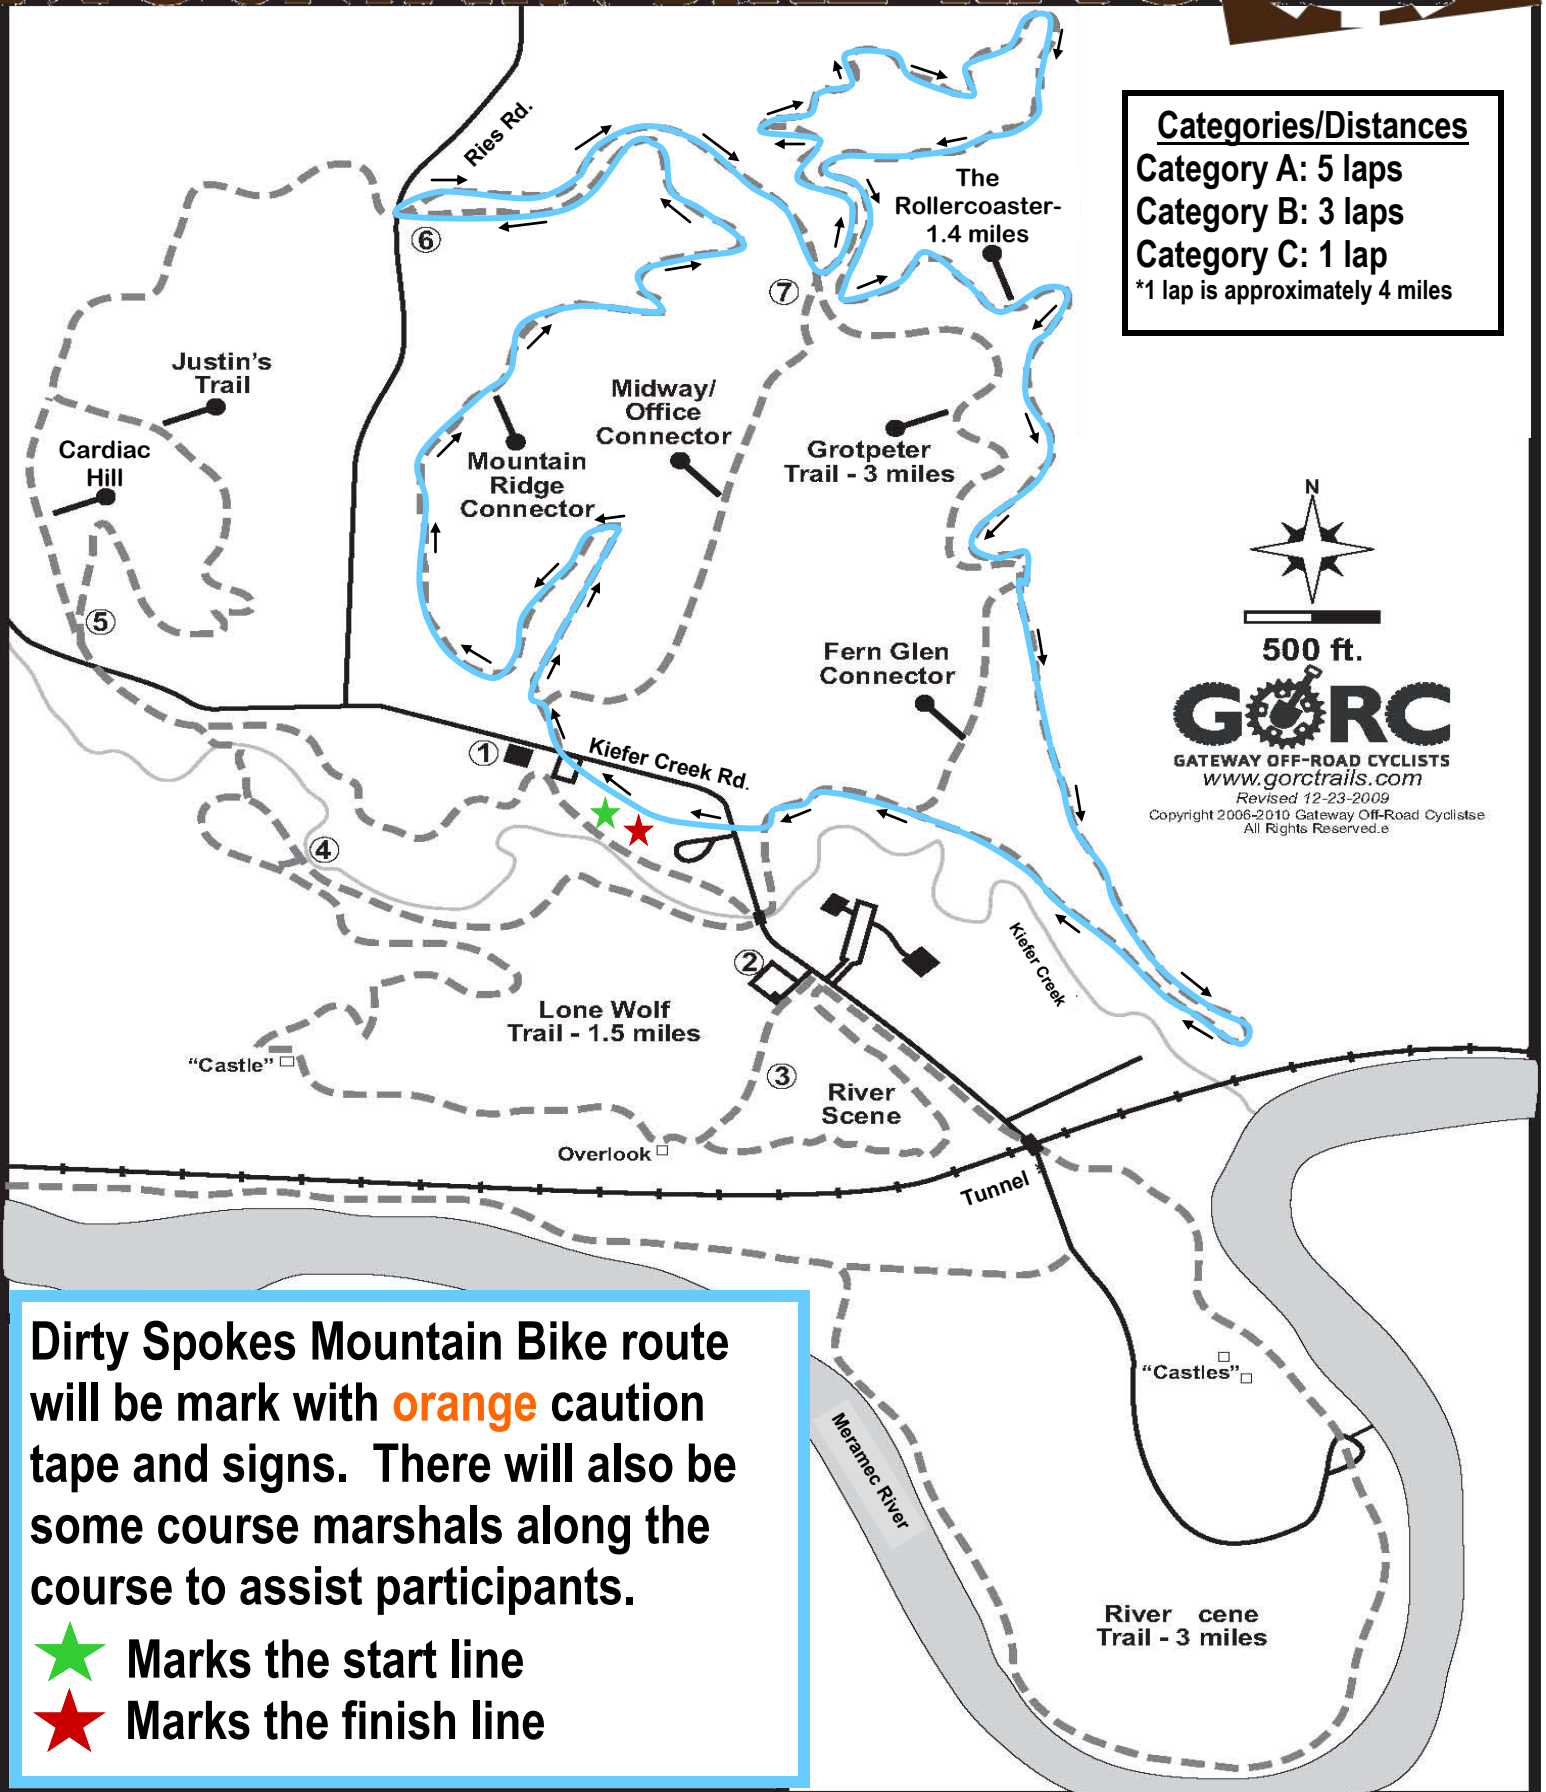

DIRTY SPOKES MOUNTAIN BIKE RACE

Dirty Spokes Mountain Bike route will be mark with **orange** caution tape and signs. There will also be some course marshals along the course to assist participants.

- ★ Marks the start line
- ★ Marks the finish line