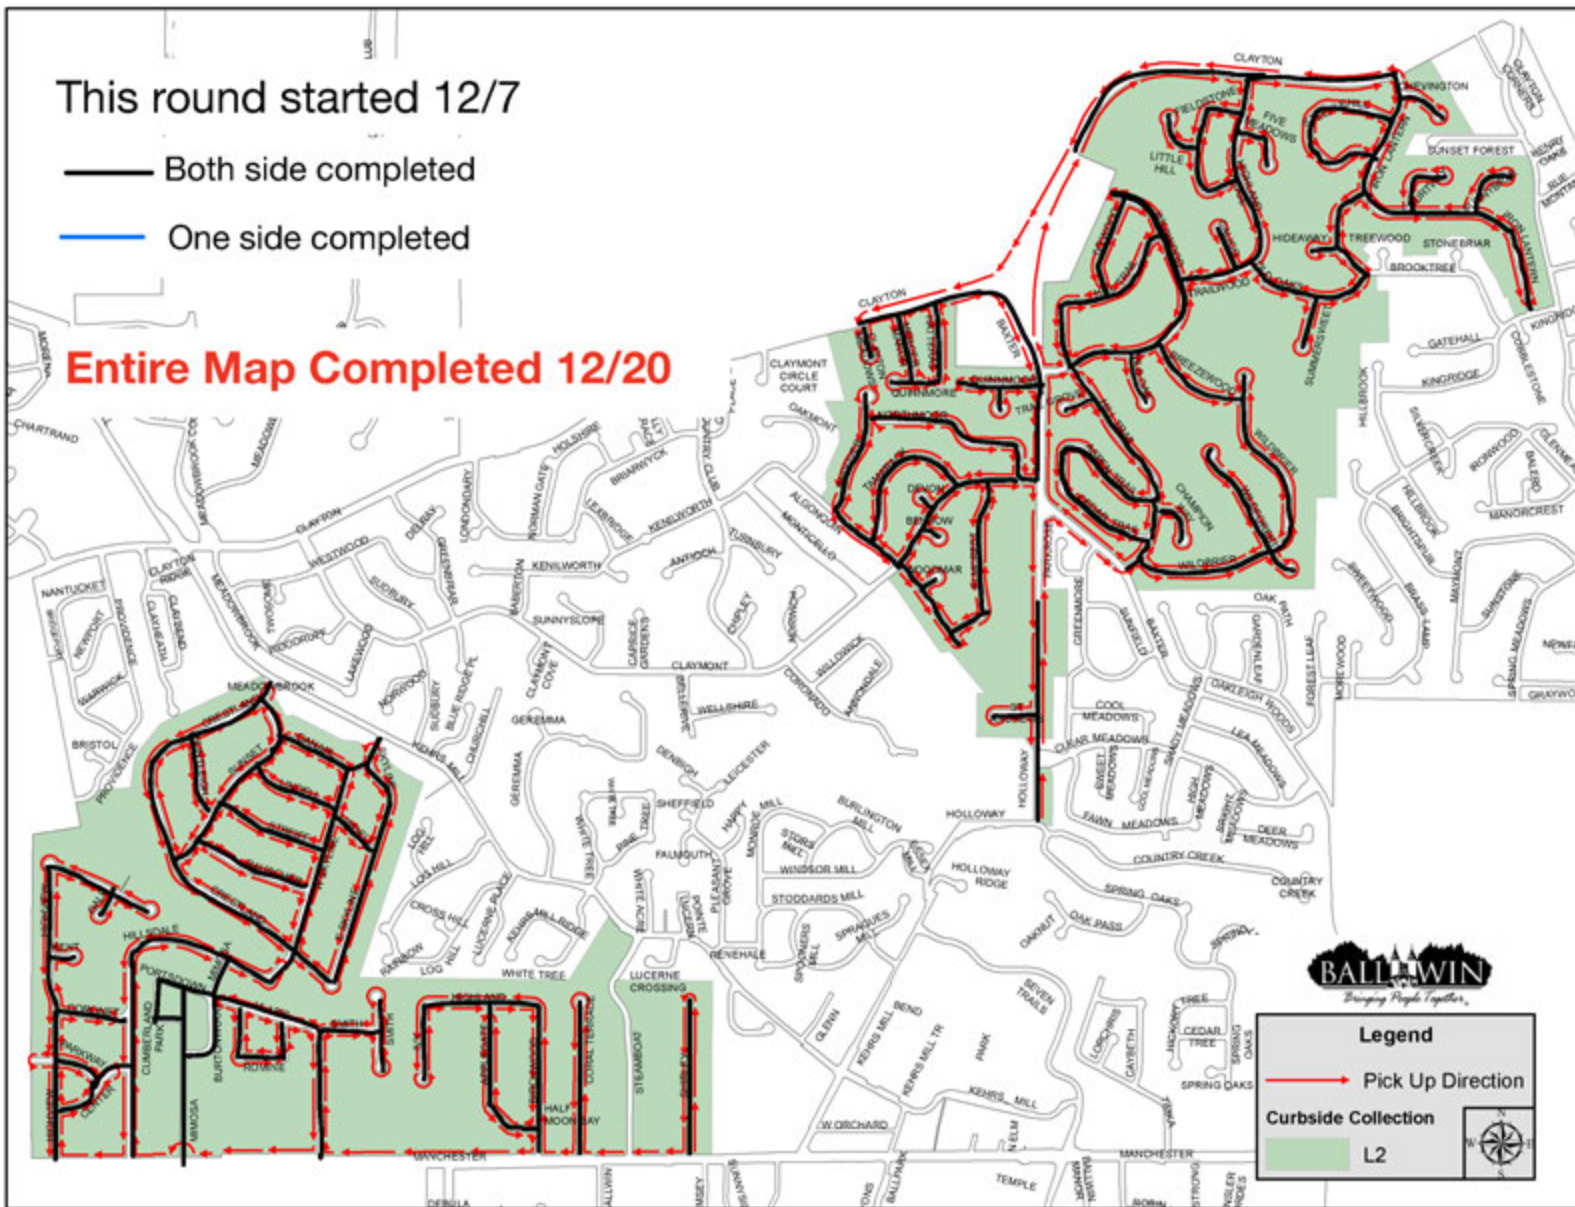

**Legend**

- Pick Up Direction
- Curbside Collection
- L1

This round started 12/7

— Both side completed

— One side completed

Entire Map Completed 12/20

**Legend**

- Pick Up Direction
- Curbside Collection**
- L2

This round started 12/7

- Both side completed
- One side completed

Entire Map Completed 12/20

This round started 12/7

— Both side completed

— One side completed

Entire Map Completed 12/20

This round started 12/7 **Entire Map Completed 12/21**

-  Both side completed
-  One side completed

**Legend**

-  Pick Up Direction
- Curbside Collection**
-  L5

This round started 12/7

Entire map completed 12/19

- Both sides completed
- One side completed

**BALLWIN**  
*Bringing People Together.*

**Legend**

- Pick Up Direction
- Curbside Collection
- L6

This round started 12/7

Entire Map Completed 12/21

- Both sides completed
- One side completed