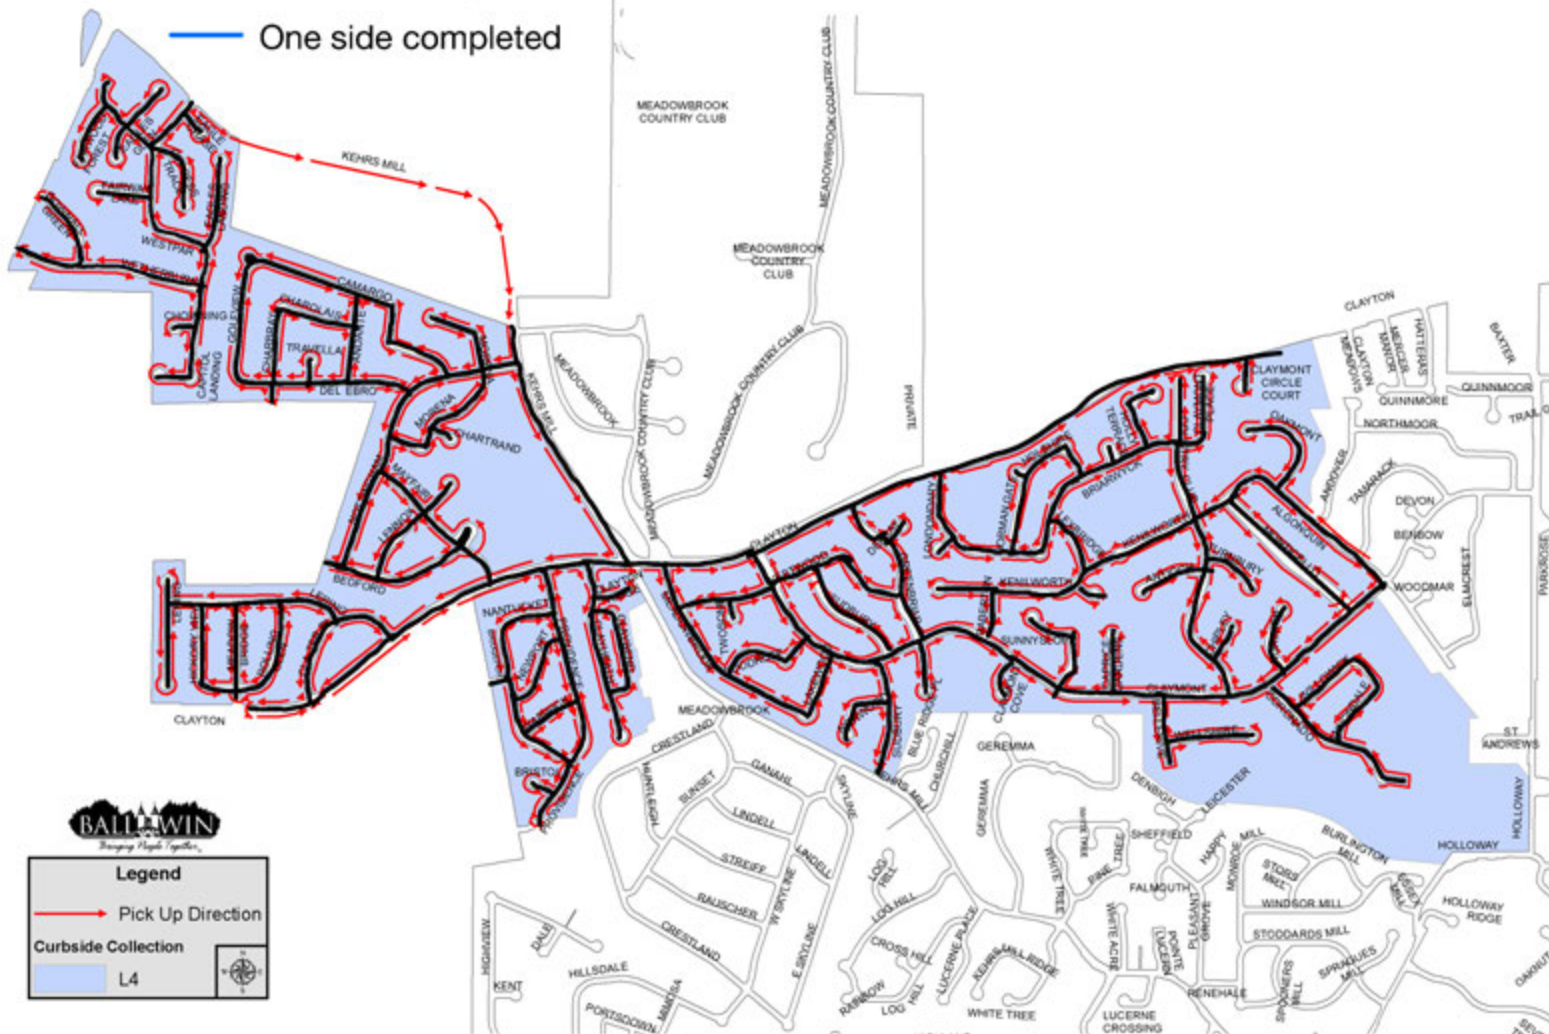

**Legend**

- Pick Up Direction
- Curbside Collection
- L1

This round started 12/7

— Both side completed

— One side completed

Entire Map Completed 12/20

**Legend**

- Pick Up Direction
- Curbside Collection**
- L2

This round started 12/7

- Both side completed
- One side completed

Entire Map Completed 12/20

This round started 12/7

— Both side completed

— One side completed

Entire Map Completed 12/20

This round started 12/7 **Entire Map Completed 12/21**

-  Both side completed
-  One side completed

**Legend**

-  Pick Up Direction
- Curbside Collection**
-  L5

This round started 12/7

Entire map completed 12/19

- Both sides completed
- One side completed

**BALLWIN**  
*Bringing People Together.*

**Legend**

- Pick Up Direction
- Curbside Collection
- L6

This round started 12/7

Entire Map Completed 12/21

- Both sides completed
- One side completed