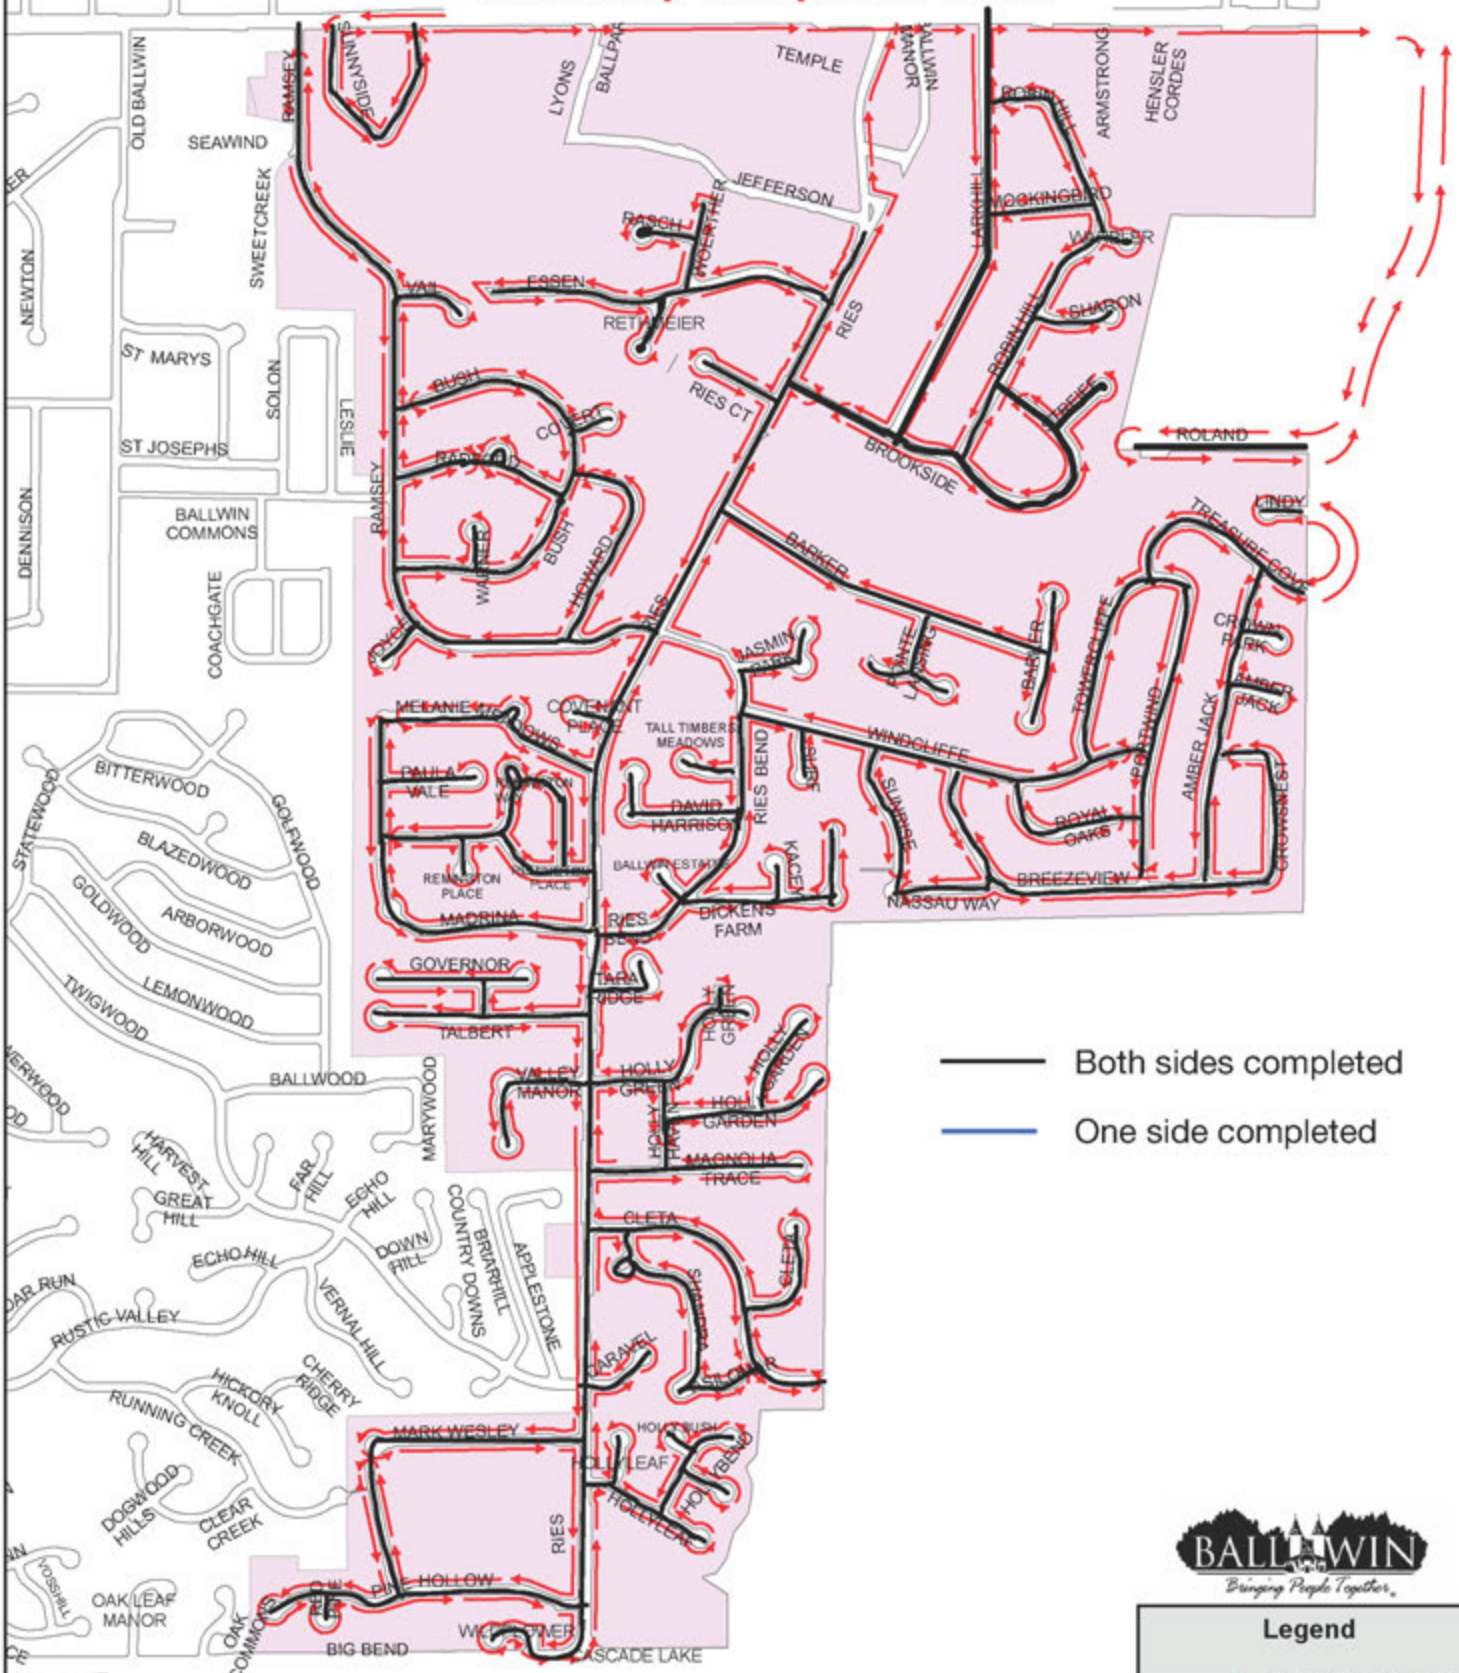

**Legend**

- Pick Up Direction
- Curbside Collection
- L1

This round started 12/7

— Both side completed

— One side completed

Entire Map Completed 12/20

**Legend**

- Pick Up Direction
- Curbside Collection**
- L2

This round started 12/7

- Both side completed
- One side completed

Entire Map Completed 12/20

This round started 12/7

— Both side completed

— One side completed

Entire Map Completed 12/20

This round started 12/7 **Entire Map Completed 12/21**

-  Both side completed
-  One side completed

**Legend**

-  Pick Up Direction
- Curbside Collection**
-  L5

This round started 12/7

Entire map completed 12/19

- Both sides completed
- One side completed

**BALLWIN**  
*Bringing People Together.*

**Legend**

- Pick Up Direction
- Curbside Collection
- L6

This round started 12/7

Entire Map Completed 12/21

- Both sides completed
- One side completed