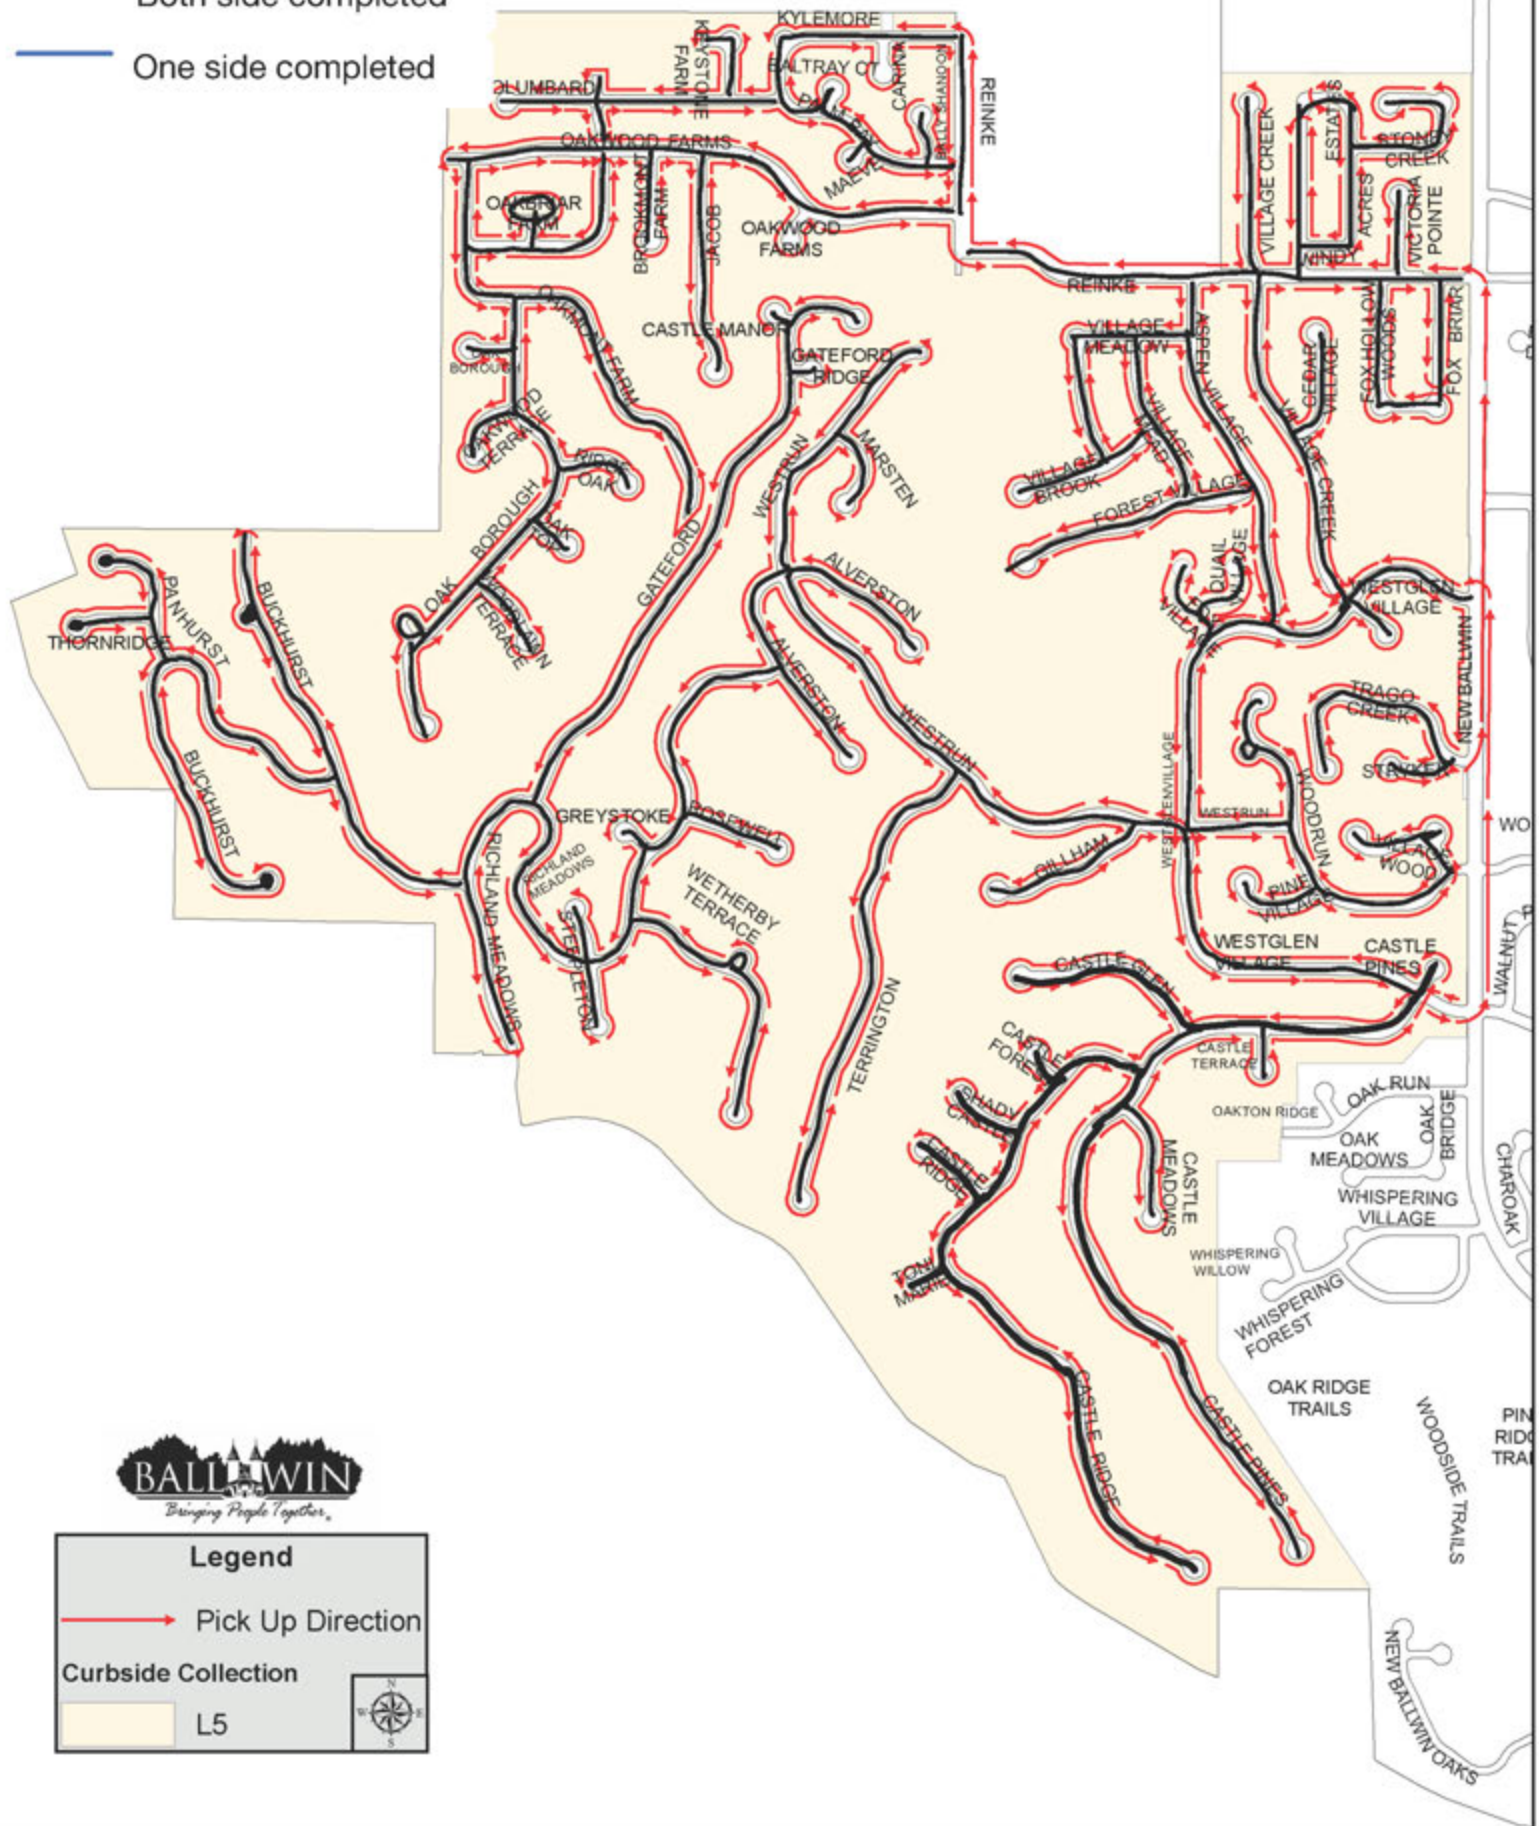

**Legend**

- Pick Up Direction
- Curbside Collection
- L1

This round started 12/7

— Both side completed

— One side completed

Entire Map Completed 12/20

**Legend**

- Pick Up Direction
- Curbside Collection**
- L2

This round started 12/7

- Both side completed
- One side completed

Entire Map Completed 12/20

This round started 12/7

— Both side completed

— One side completed

Entire Map Completed 12/20

This round started 12/7 **Entire Map Completed 12/21**

-  Both side completed
-  One side completed

**Legend**

-  Pick Up Direction
- Curbside Collection**
-  L5

This round started 12/7

Entire map completed 12/19

- Both sides completed
- One side completed

**BALLWIN**  
*Bringing People Together.*

**Legend**

- Pick Up Direction
- Curbside Collection
- L6

This round started 12/7

Entire Map Completed 12/21

- Both sides completed
- One side completed