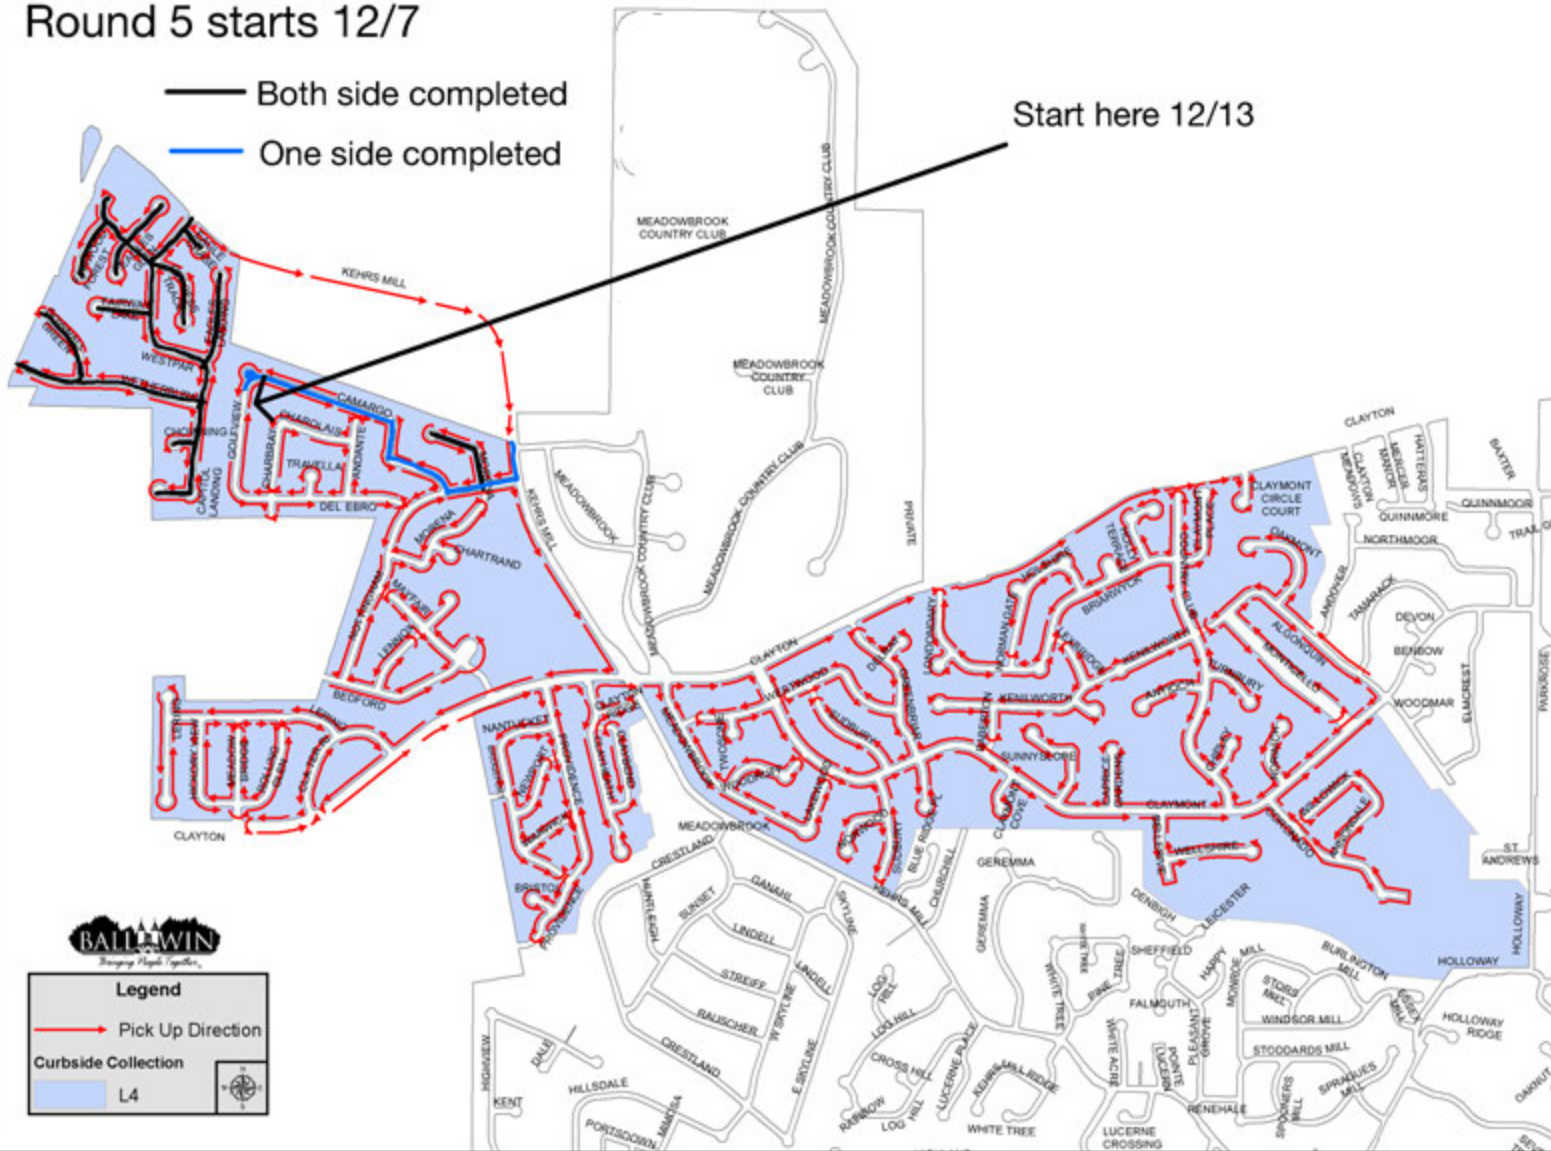

Legend	
Curbside Collection	
	L1
	L2
	L3
	L4
	L5
	L6
	L7

Round 5 starts 12/7

— Both side completed

— One side completed

Start here 12/13

Round 5 starts 12/7

— Both side completed

— One side completed

Start here 12/13

Round 5 starts 12/7

— Both side completed

— One side completed

Start here 12/13

Legend

- Pick Up Direction
- Curbside Collection L4

Round 5 starts 12/7

— Both side completed

— One side completed

Start here 12/13

Legend

→ Pick Up Direction

Curbside Collection

L5

Round 5 starts 12/7

Start here 12/13

Round 5 starts 12/7

Start here 12/13

- Both sides completed
- One side completed