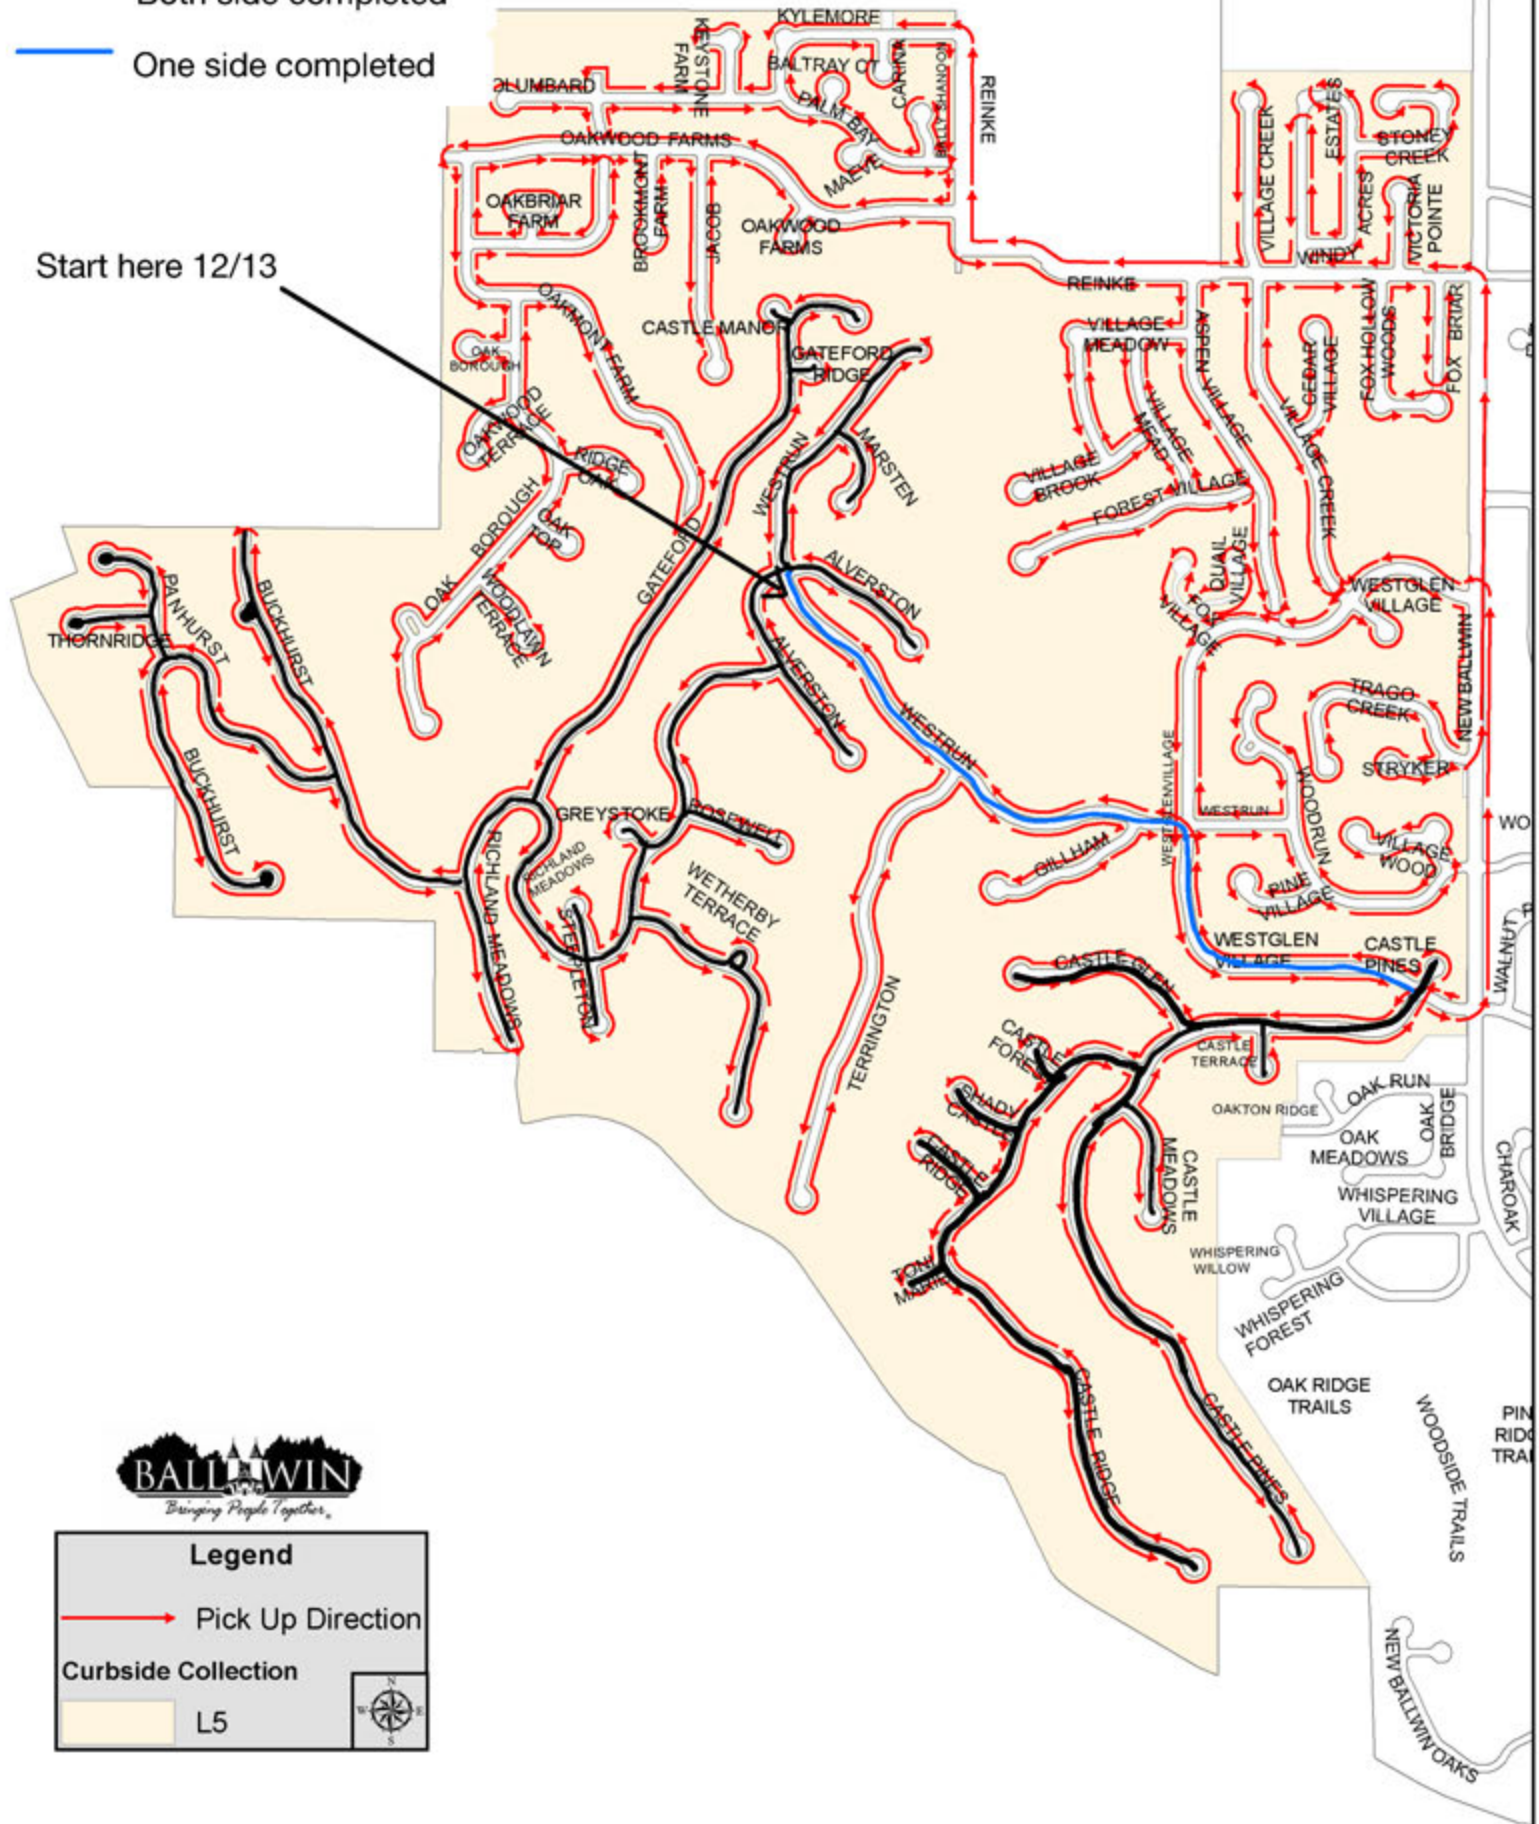

Legend	
Curbside Collection	
	L1
	L2
	L3
	L4
	L5
	L6
	L7

Round 5 starts 12/7

— Both side completed

— One side completed

Start here 12/13

Round 5 starts 12/7

— Both side completed

— One side completed

Start here 12/13

Round 5 starts 12/7

— Both side completed

— One side completed

Start here 12/13

Legend

- Pick Up Direction
- Curbside Collection L4

Round 5 starts 12/7

— Both side completed

— One side completed

Start here 12/13

Legend

→ Pick Up Direction

Curbside Collection

L5

Round 5 starts 12/7

Start here 12/13

Round 5 starts 12/7

Start here 12/13

- Both sides completed
- One side completed