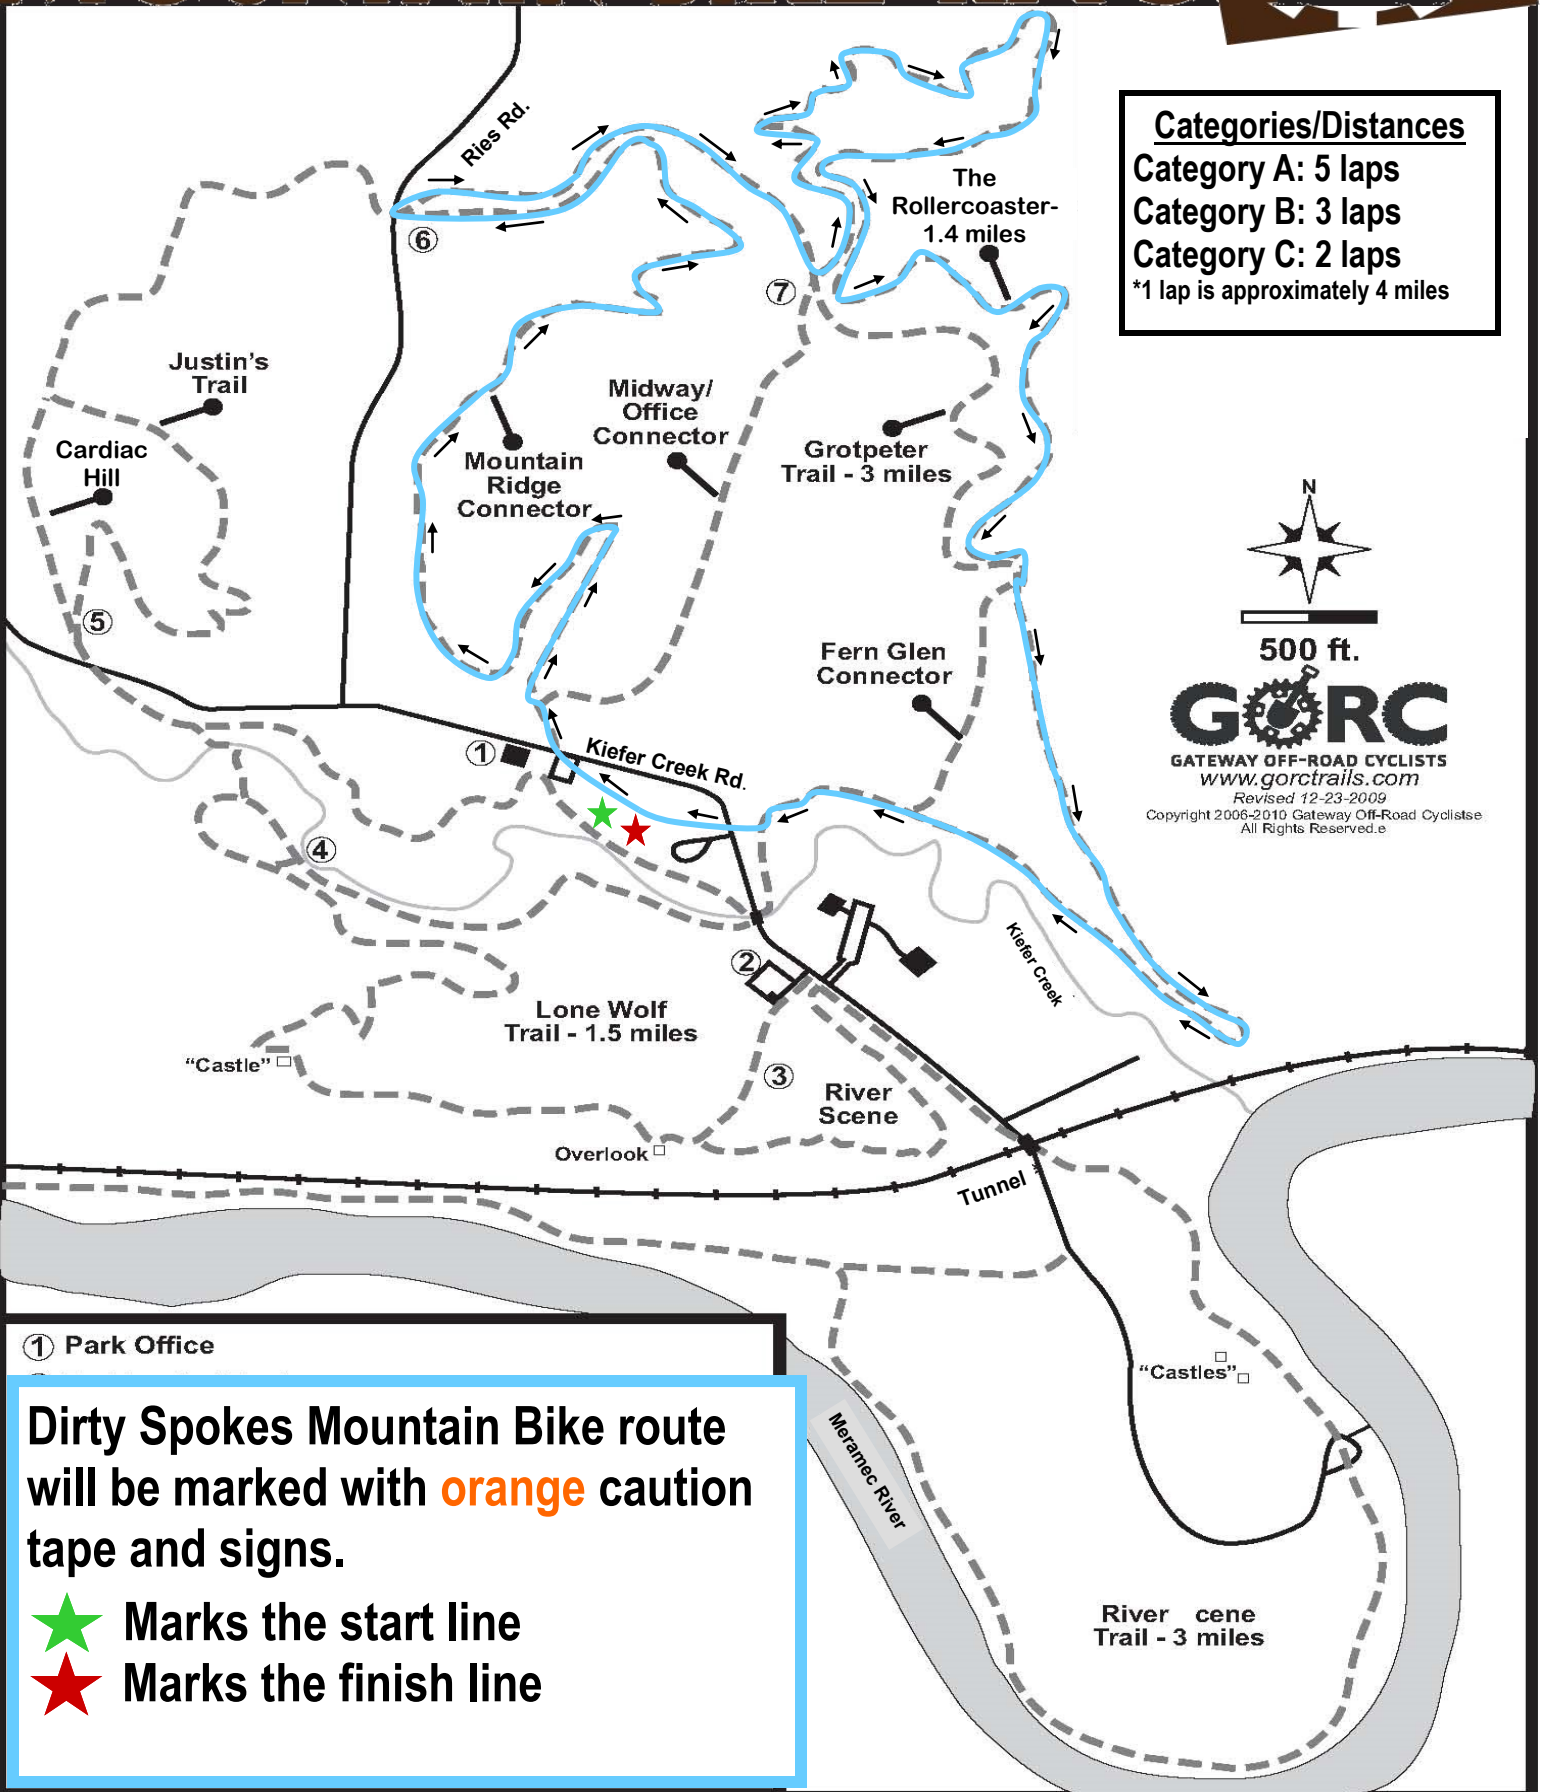

# DIRTY SPOKES MOUNTAIN BIKE RACE

**Categories/Distances**  
**Category A: 5 laps**  
**Category B: 3 laps**  
**Category C: 2 laps**  
 \*1 lap is approximately 4 miles

500 ft.

**GORC**

GATEWAY OFF-ROAD CYCLISTS  
[www.gorc-trails.com](http://www.gorc-trails.com)

Revised 12-23-2009  
 Copyright 2006-2010 Gateway Off-Road Cyclists  
 All Rights Reserved.e

① Park Office

Dirty Spokes Mountain Bike route will be marked with orange caution tape and signs.

-  Marks the start line
-  Marks the finish line