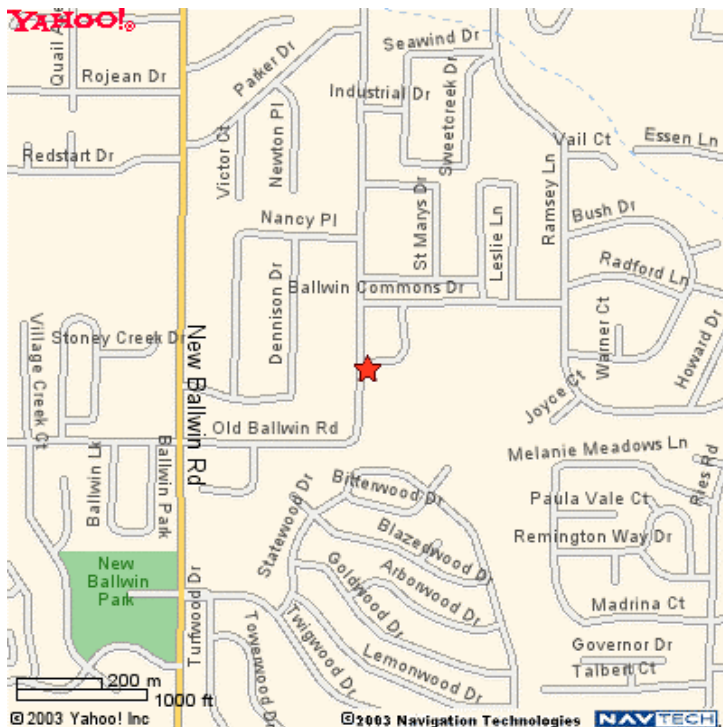

# THE POINTE at BALLWIN COMMONS

1 Ballwin Commons Circle

Driving directions:

## From Hwy 44:

- Woods Mill Rd/Hwy 141 north to Big Bend Rd
- Big Bend Rd west (left) to New Ballwin Rd
- New Ballwin Rd north (continue right) to Old Ballwin Rd
- Old Ballwin Rd east (right) to Ballwin Commons Circle
- Right on Ballwin Commons Circle

## From Hwy 40/64:

- 141 south to Manchester Rd
- Manchester Rd west (right) to Old Ballwin Rd
- Old Ballwin Rd south (left) to Ballwin Commons Circle
- Left on Ballwin Commons Circle