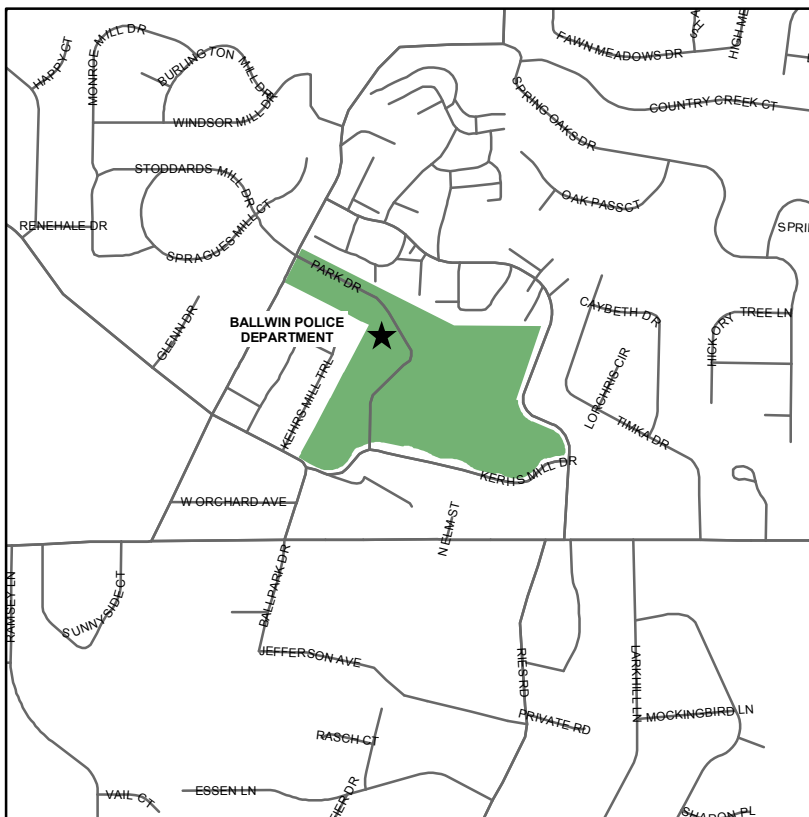

BALLWIN POLICE DEPARTMENT

300 PARK DRIVE

Driving directions:

From Hwy 44:

- Woods Mill Rd/Hwy 141 north to Manchester Rd
- Manchester Rd west (left) to Ballpark Dr
- Ballpark Dr north (right) to Kehrs Mill Rd
- Kehrs Mill Rd west (right) to Park Dr
- Park Dr north (left) to Ballwin Police Department

From Hwy 40/64:

- 141 south to Clayton Rd
- Clayton Rd west (right) to Baxter Rd
- Baxter Rd south (left)
- Continue south on Holloway Rd to Park Dr
- Park Dr east (left) to Ballwin Police Dept