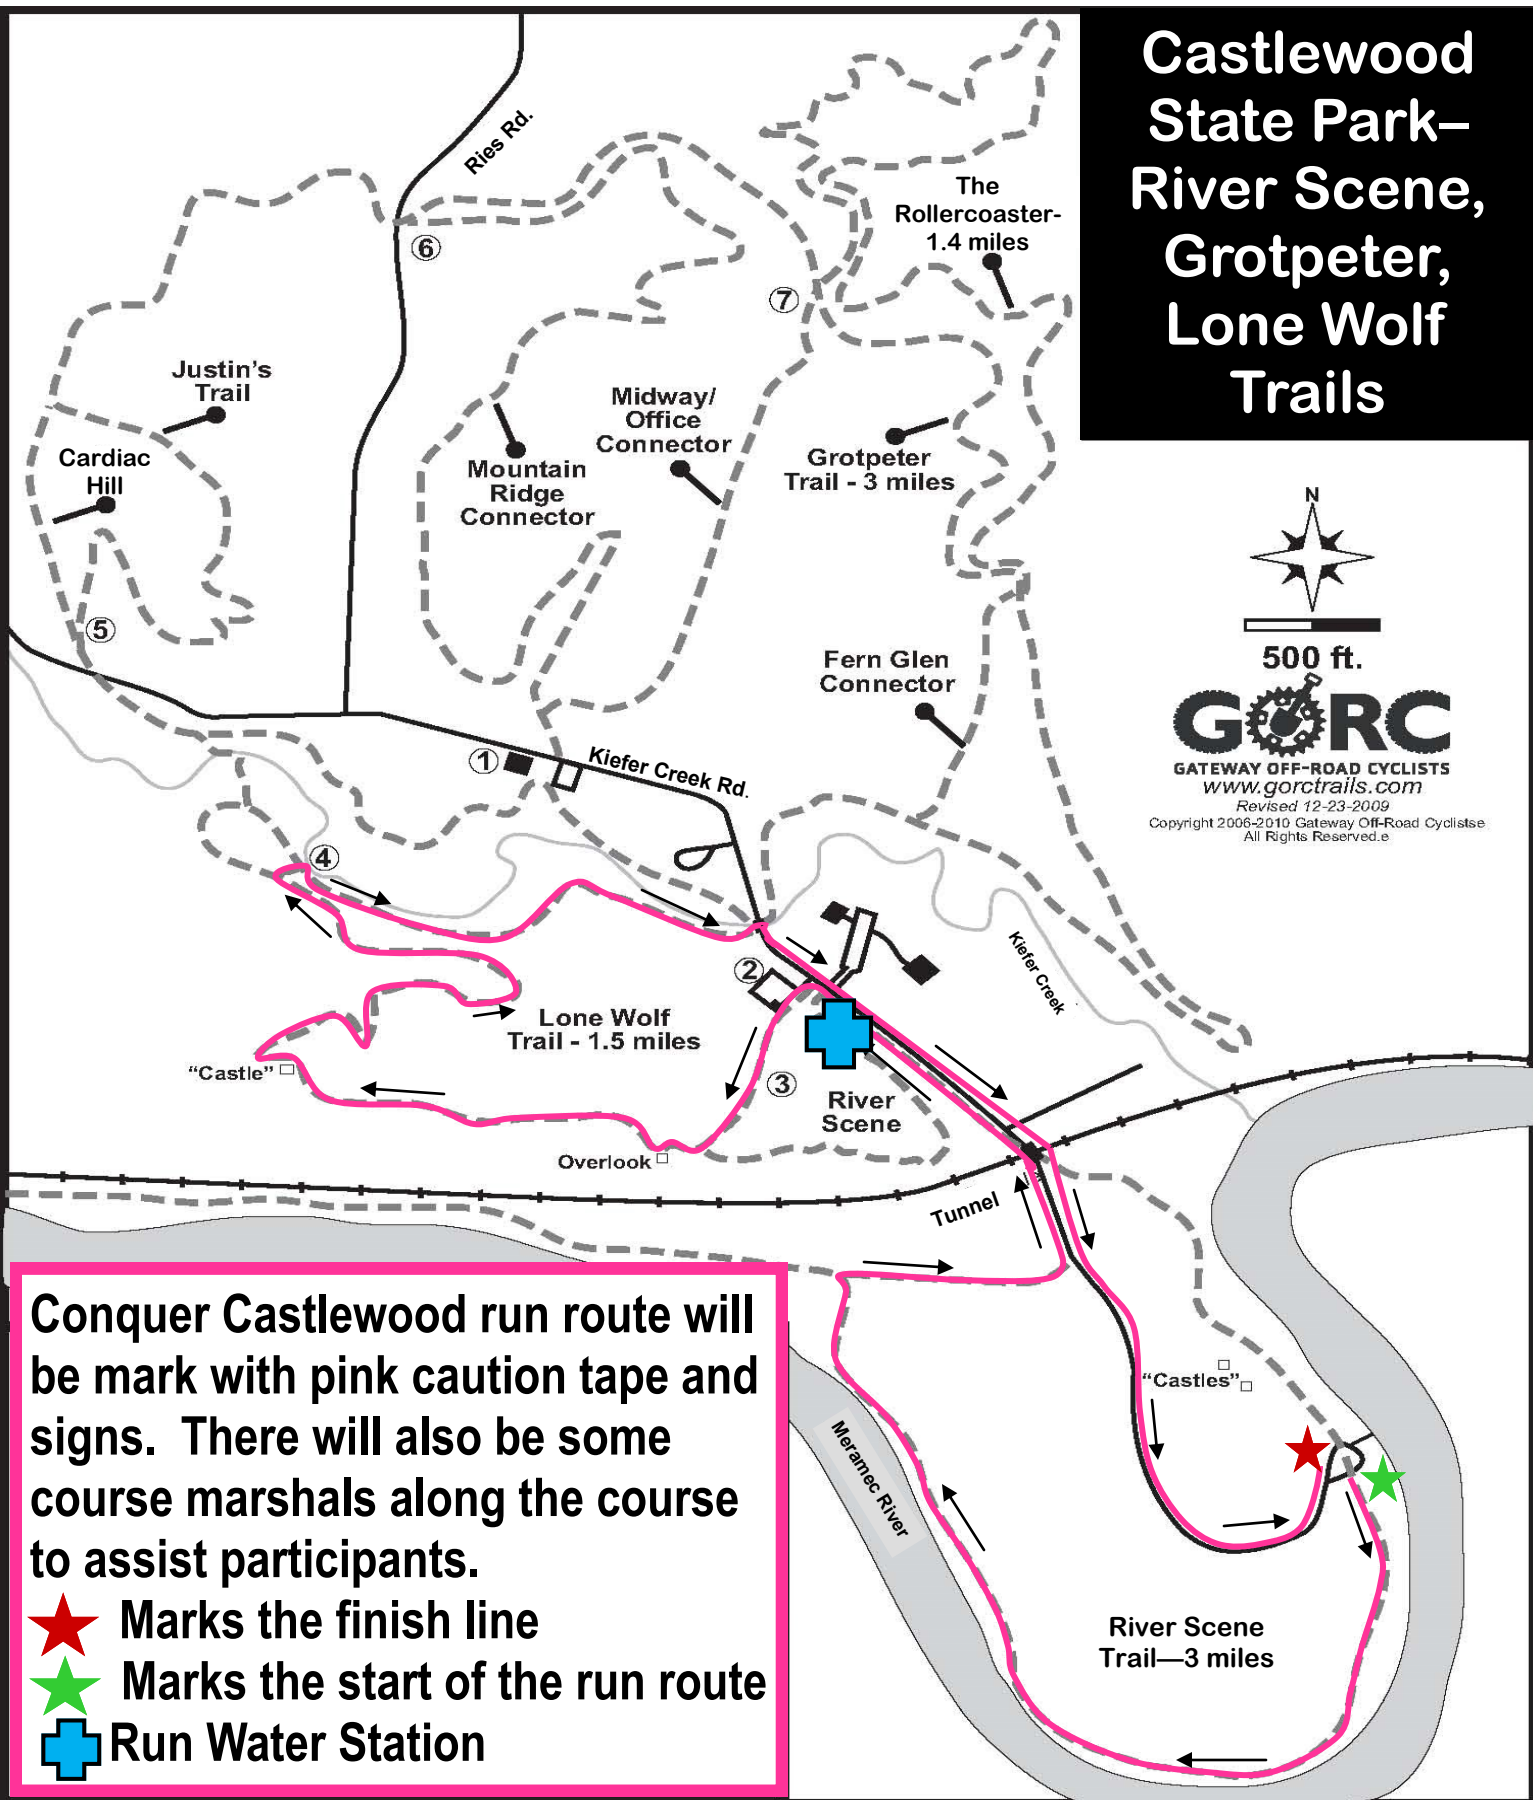

CONQUER CASTLEWOOD

Run Route

Castlewood State Park—
River Scene,
Grotpetter,
Lone Wolf
Trails

500 ft.

GORC

GATEWAY OFF-ROAD CYCLISTS
www.gorctrails.com

Revised 12-23-2009
Copyright 2006-2010 Gateway Off-Road Cyclists
All Rights Reserved.e